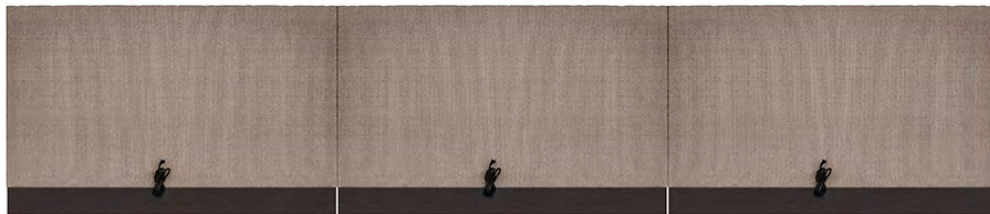

CHARTER

FURNITURE

HILTON GARDEN INN | PUBLIC AREA

PA-110

ADDITIONAL INFORMATION

DIMENSIONS

SHOWN AS
BLOOM SCHEME

CHARTER ID
900-691-88-L-HGI-BM
900-691-88-C-HGI-BM
900-691-88-R-HGI-BM

Banquette.
Upholstered banquette with exposed wood plinth base.
Featuring upholstered tight back with diamond tufting detail.
Featuring front black Furnlite power ports with USB.
Nylon glides.
(A) Optional 18" W x 14" H knife edge throw pillows are available.
(B) Optional 16" W x 16" H knife edge throw pillows are available.