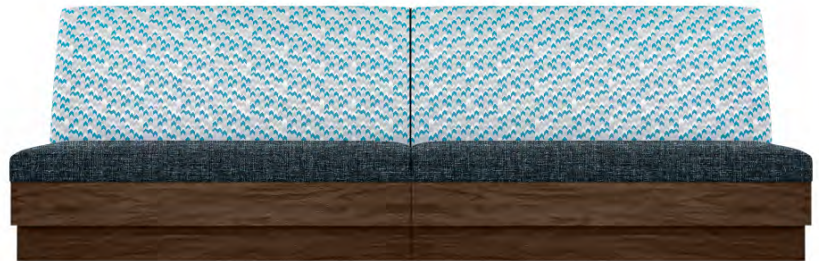

CHARTER

FURNITURE

HAMPTON INN | PUBLIC AREA

PA-108

ADDITIONAL INFORMATION

DIMENSIONS

SHOWN AS
CONFIDENT SCHEME

CHARTER ID
900-676-HMP-CN

Upholstered 2PC banquette with exposed laminate base and toe kick.
Tight box seat cushions.
Tight back with self-welt.
Recessed toe kick.
Nylon glides.

Width	125"
Depth	28.5"
Height	42"
Seat Height	19"
Back With OSB COM Yardage	9.75
Back Without OSB COM Yardage	5.25
Seat COM Yardage	4.25