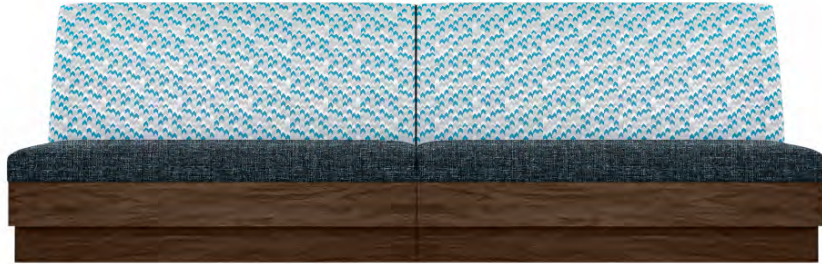

CHARTER

FURNITURE

HAMPTON INN | PUBLIC AREA

CONFIDENT

PA-108
900-676-HMP-CN

SEAT

P. KAUFMANN
PIKE PLACE TEXTURE
CUSTOM OCEAN

BACK

RICHLOOM
DURBIN
TURQUOISE

LAMINATE
WILSONART
MANGALORE
MANGO 7984-38

PILLOW OPTIONS

PA-108.1

DESIGNTEX
SPLENDOR
3454-205
ICED TOPAZ