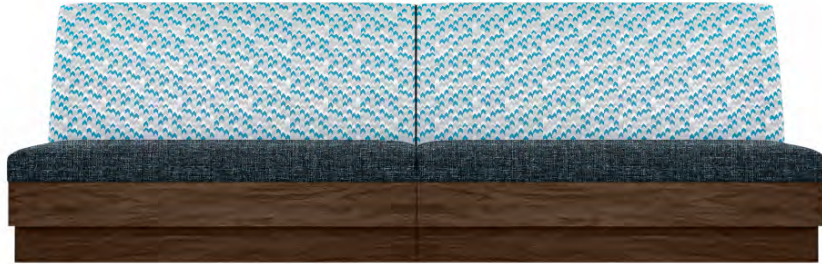

CHARTER

FURNITURE

HAMPTON INN | PUBLIC AREA

CONFIDENT
PA-115
900-676-BNQ-HMP-CN

SEAT
P. KAUFMANN
CONTRACT PIKE PLACE
TEXTURE
CUSTOM OCEAN

BACK
RICHLOOM
DURBIN
TURQUOISE

LAMINATE
WILSONART
MANGALORE
MANGO 7984-38

PILLOW OPTIONS

PA-115.1
DESIGNTEX
SPLENDOR
3454-205
ICED TOPAZ