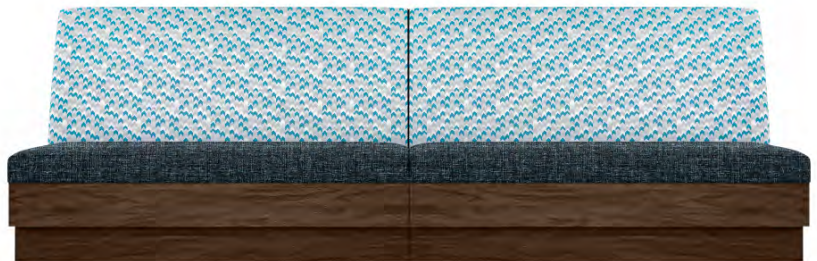

# CHARTER

FURNITURE

HAMPTON INN | PUBLIC AREA

PA-115

ADDITIONAL INFORMATION

DIMENSIONS

SHOWN AS  
CONFIDENT SCHEME

Upholstered 2PC banquette with exposed laminate base and toe kick.  
Tight box seat cushions.  
Tight back with self-welt.  
Recessed toe kick.  
Nylon glides.

Width	100"
Depth	28.5"
Height	42"
Seat Height	19"

CHARTER ID  
900-676-BNQ-HMP-CN

Back With OSB COM Yardage	7.5
Back Without OSB COM Yardage	3.75
Seat COM Yardage	3.75

**PILLOW OPTIONS**

PA-115.1  
DESIGNTEX  
SPLENDOR  
3454-205  
ICED TOPAZ